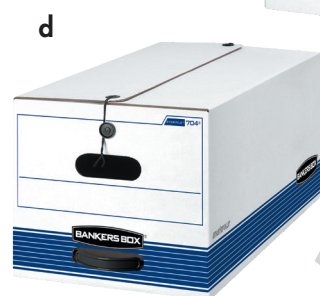

ORGANIZATION MADE EASY™

GREAT VALUES TO GET ORGANIZED!

20 COUNT VALUE PACKS

a. R-KIVE® Lift-Off Lid Storage Boxes FEL-0724314

- Heavy-duty, triple end, double side, double bottom construction stacks up stronger and withstands frequent handling
- Deep, locking lift-off lid stays in place for secure file storage

b. STOR/FILE™ 100% Recycled Lift-Off Lid Storage Boxes FEL-1277008

- Made from 100% recycled material
- Medium-duty for use with or without shelving

c. STOR/FILE™ Lift-Off Lid Storage Boxes FEL-0070333

- Lift-off lid ships attached to prevent lid loss, then tears off for use
- Basic-duty, standard setup construction for moderate stacking or use with shelving

d. STOR/FILE™ Medium-Duty String & Button Storage Boxes FEL-0070409

- String & button closure keeps contents secure even if box is overturned
- Medium-duty stacking strength for use with or without shelving
- FastFold® quick and easy assembly
- Plastic handle for easy access to records

e. STOR/FILE™ Medium-Duty Lift-Off Lid Storage Boxes FEL-0070110

- Medium-duty for use with or without shelving
- Deep, locking lift-off lid stays in place for secure file storage
- FastFold® quick and easy assembly